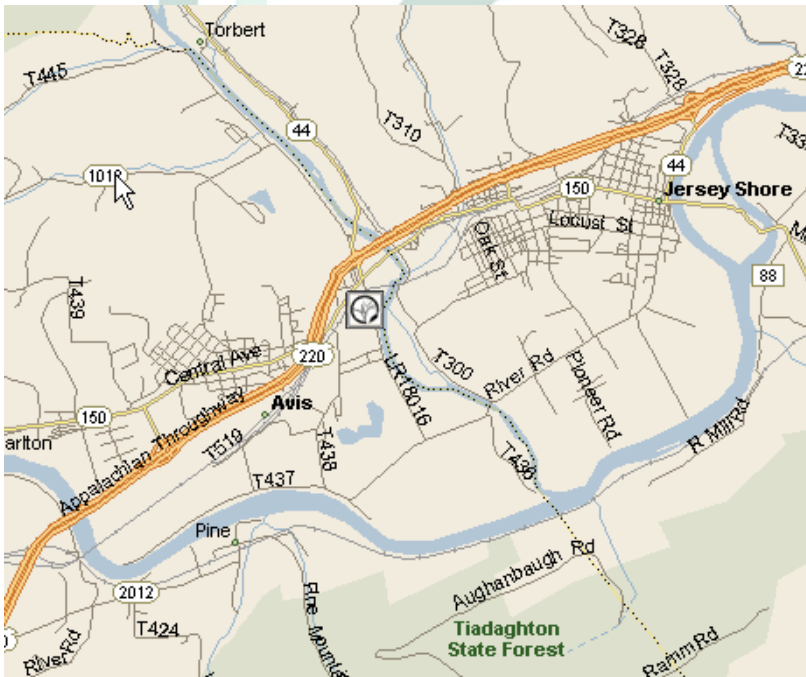

Phone: 866-813-7333

Fax: 570-753-4445

Email: info@taseeds.com

www.taseeds.com

From the West

Take Route 80 East to Exit 178 (Lock Haven). Follow Route 220 North to Pine Creek Exit. Turn right at stop sign at top of ramp.

At four-way intersection, go straight and drive under the Rail Road underpass. Our drive is the first drive on the right, 75yrs past the underpass.

From the East

Take Route 80 West to Exit 212b (Williamsport). Follow Route 180 West to Route 220 South. Follow 220 South to Pine Creek Exit. Turn left at stop sign at top of ramp.

At four-way intersection, go straight and drive under the Rail Road underpass. Our drive is the first drive on the right, 75yrs past the underpass.

From the South

Take Route 15 North to Williamsport, Pennsylvania. Follow signs for Route 15 North as you cross the Susquehanna River into Williamsport, taking a right turn off the Market Street Bridge. Follow Route 15 North to Route 220 South. Follow Route 220 South to Pine Creek Exit. Turn left at stop sign at top of ramp.

At four-way intersection, go straight and drive under the Rail Road underpass. Our drive is the first drive on the right, 75yrs past the underpass.

From the North

Take Route 15 South to Route 220 South. Follow Route 220 South to Pine Creek Exit. Turn left at stop sign at top of ramp.

At four-way intersection, go straight and drive under the Rail Road underpass. Our drive is the first drive on the right, 75yrs past the underpass.

Our physical shipping address is;

T.A. Seeds

39 Seeds Lane

Jersey Shore, PA 17740

Business Hours:

Monday: 7:30 - 5:00
Tuesday: 7:30 - 5:00
Wednesday: 7:30 - 5:00
Thursday: 7:30 - 5:00
Friday: 7:30 - 5:00
Saturday: 7:30 - 12:00 (Seasonal)
Sunday: Closed - Closed